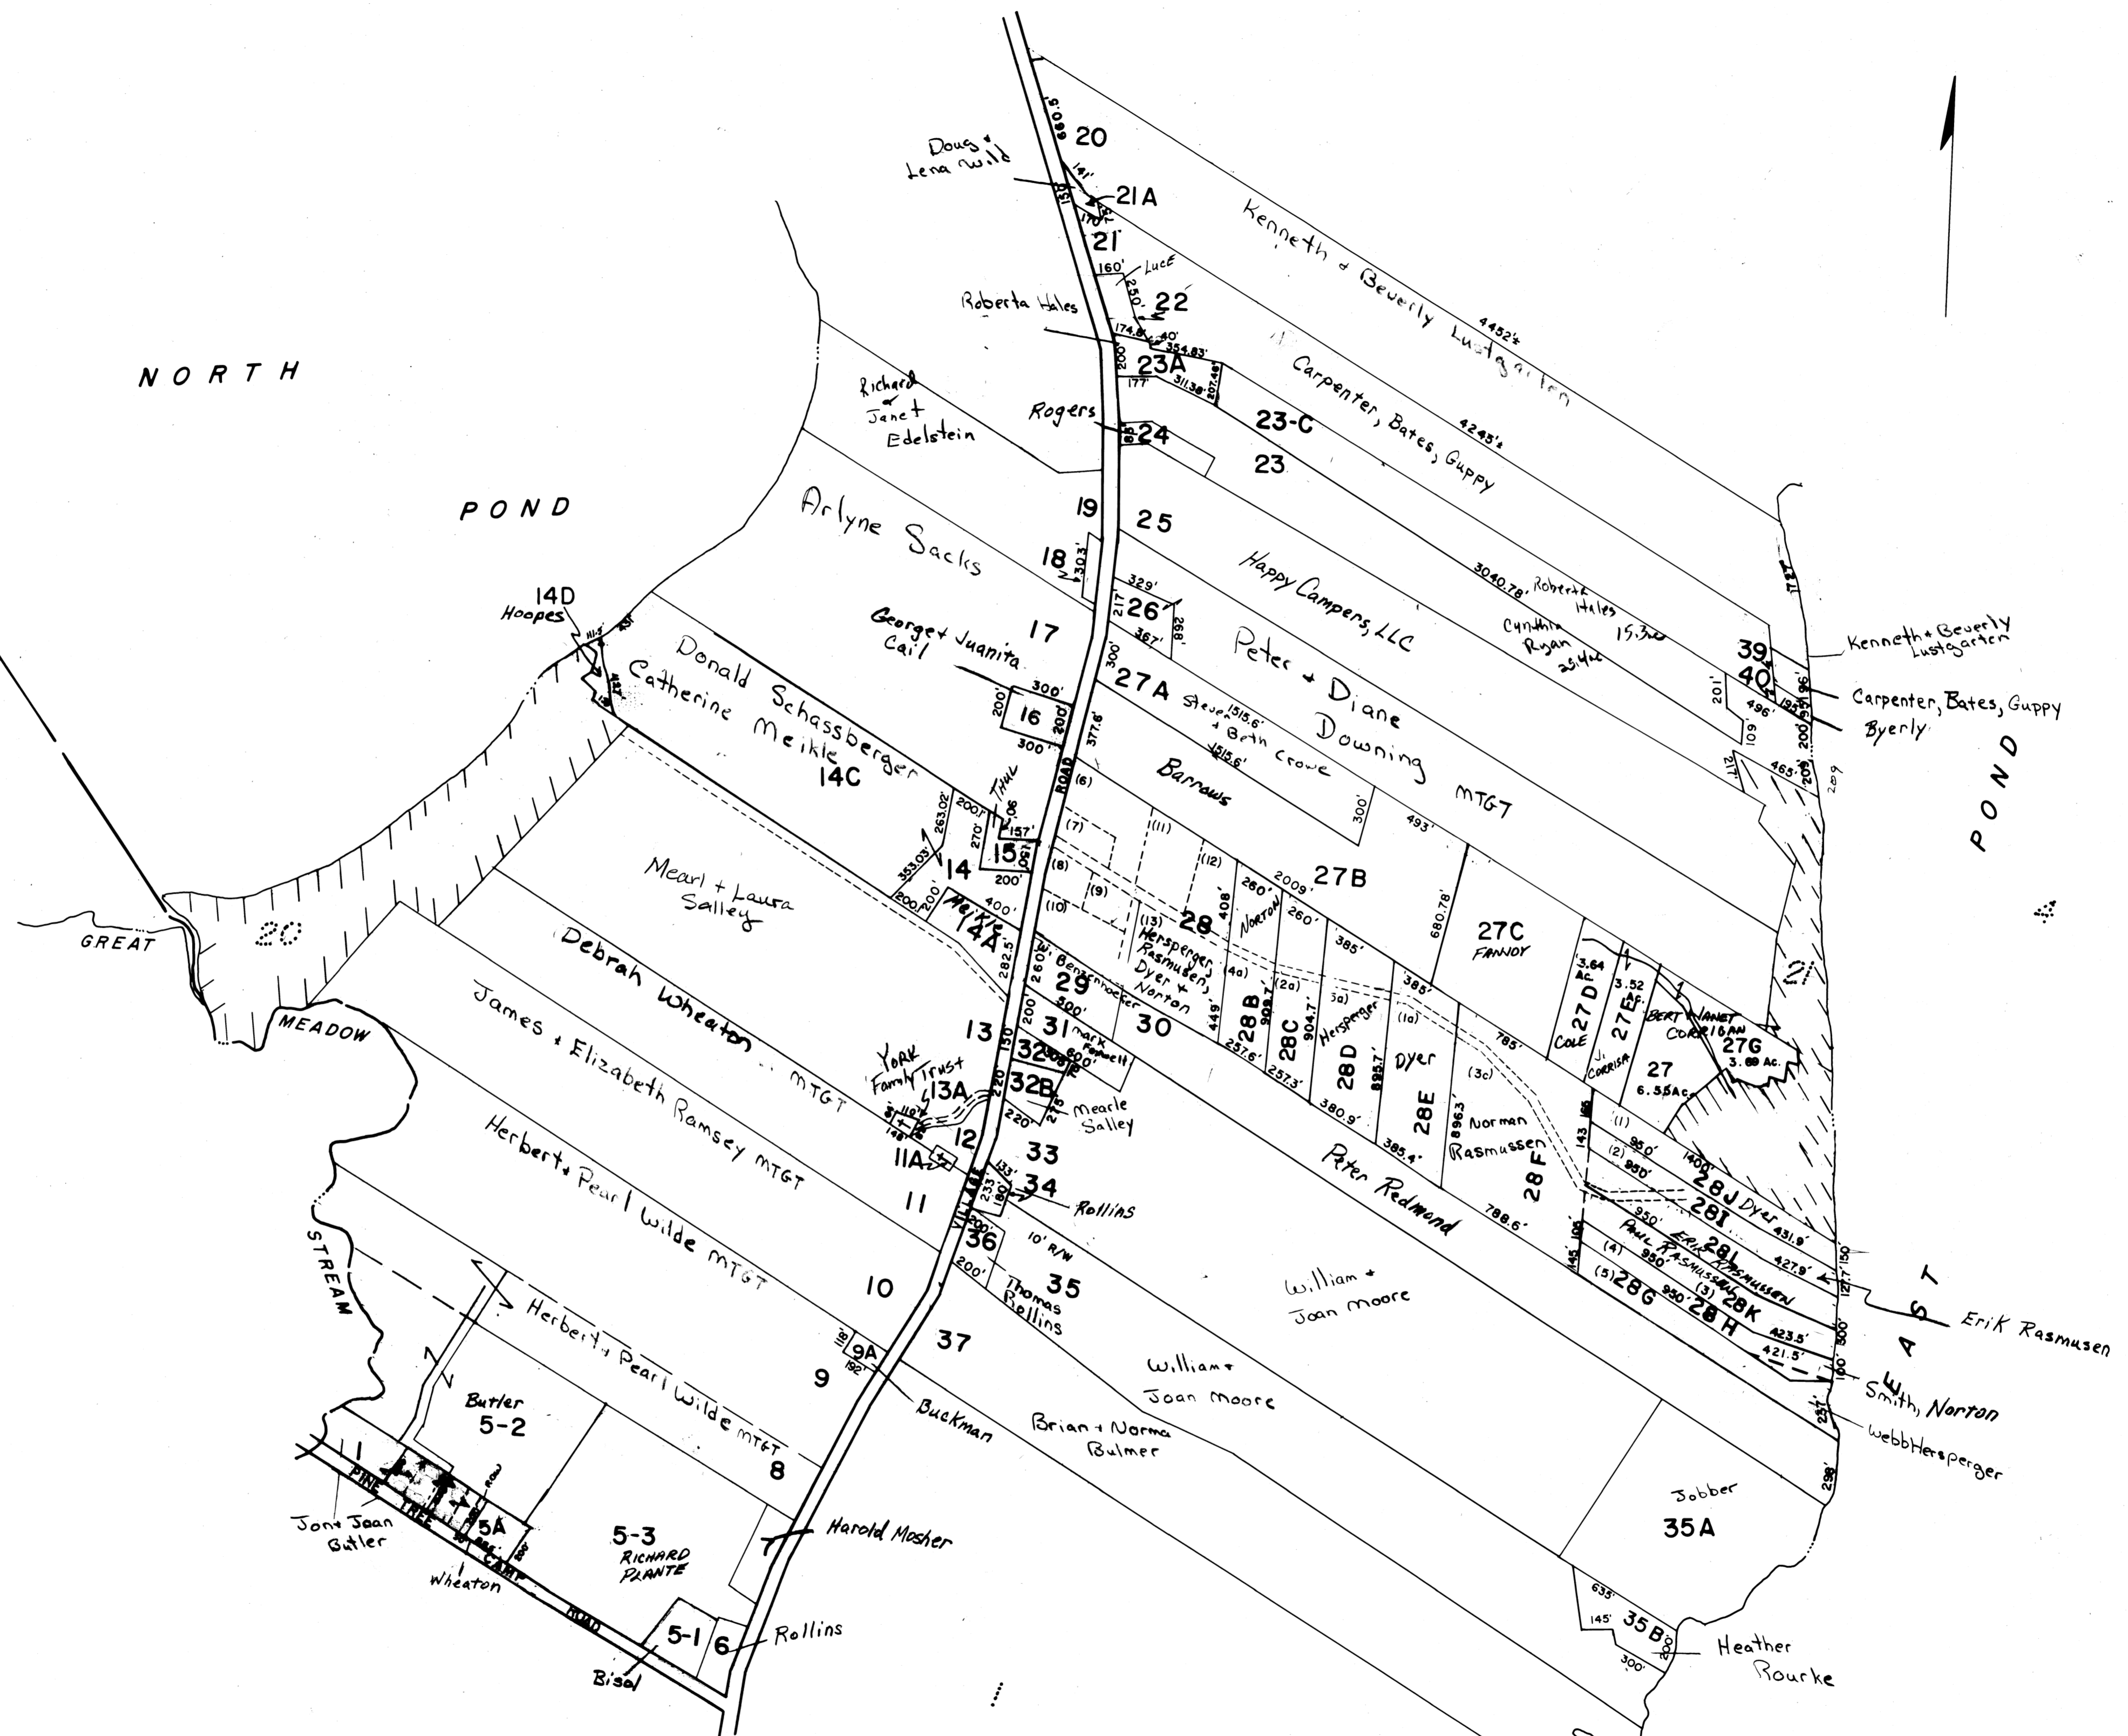

ROME
KENNEBEC COUNTY

NORTH

— LEGEND —

- PARCEL NUMBERS 3
- ADJACENT MAPS 4
- MATCH LINE - - - - -
- NOTE: For Assessment Purposes
Not to be used for Conveyances

PROPERTY MAP
TOWN OF SMITHFIELD
SOMERSET COUNTY, MAINE

SLF, INC. SKOWHEGAN, MAINE
SCALE 1 INCH = 500 ± FEET